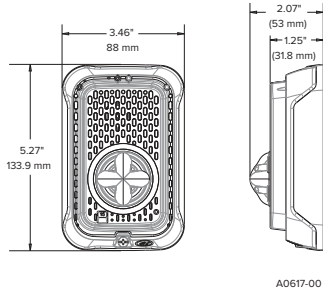

LED Dimensions : Wall-Mounted Equipment

A0617-00

**Compact Strobe, Horn Strobe
for Wall**