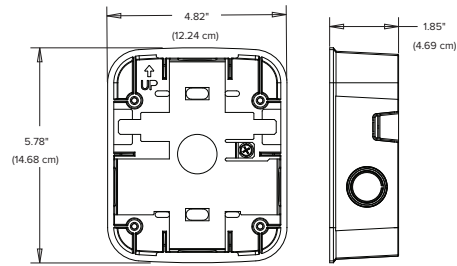

A0549-00

A0554-01

**Surface Mount Back Box
for Walls (SBBRL/SBBWL)**