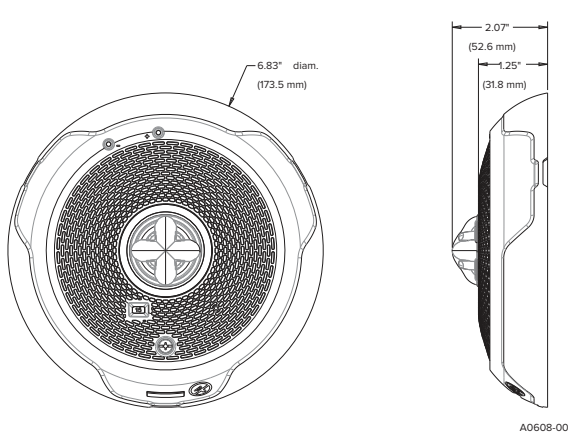

LED Dimensions : Ceiling-Mounted Equipment

A0608-00

**Strobes and Horn Strobes
for Ceilings**