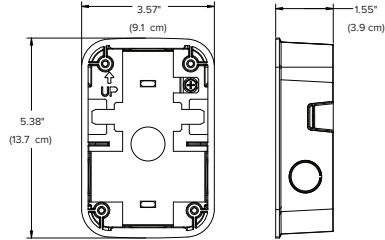

A0557-00

**Compact Surface Mount Back Box
for Walls (SBBGRL, SBBGWL)**