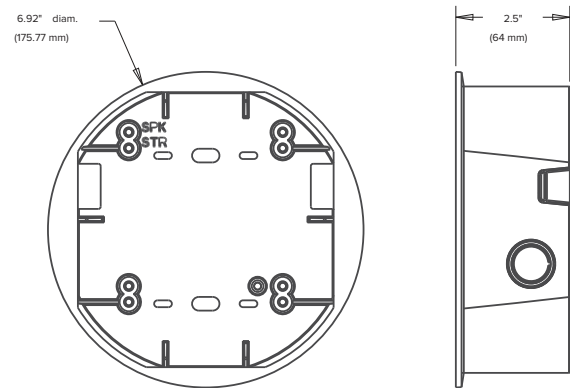

A0546-00

**Surface Mount Back Box
for Ceilings (SBBCRL, SBCWL)**